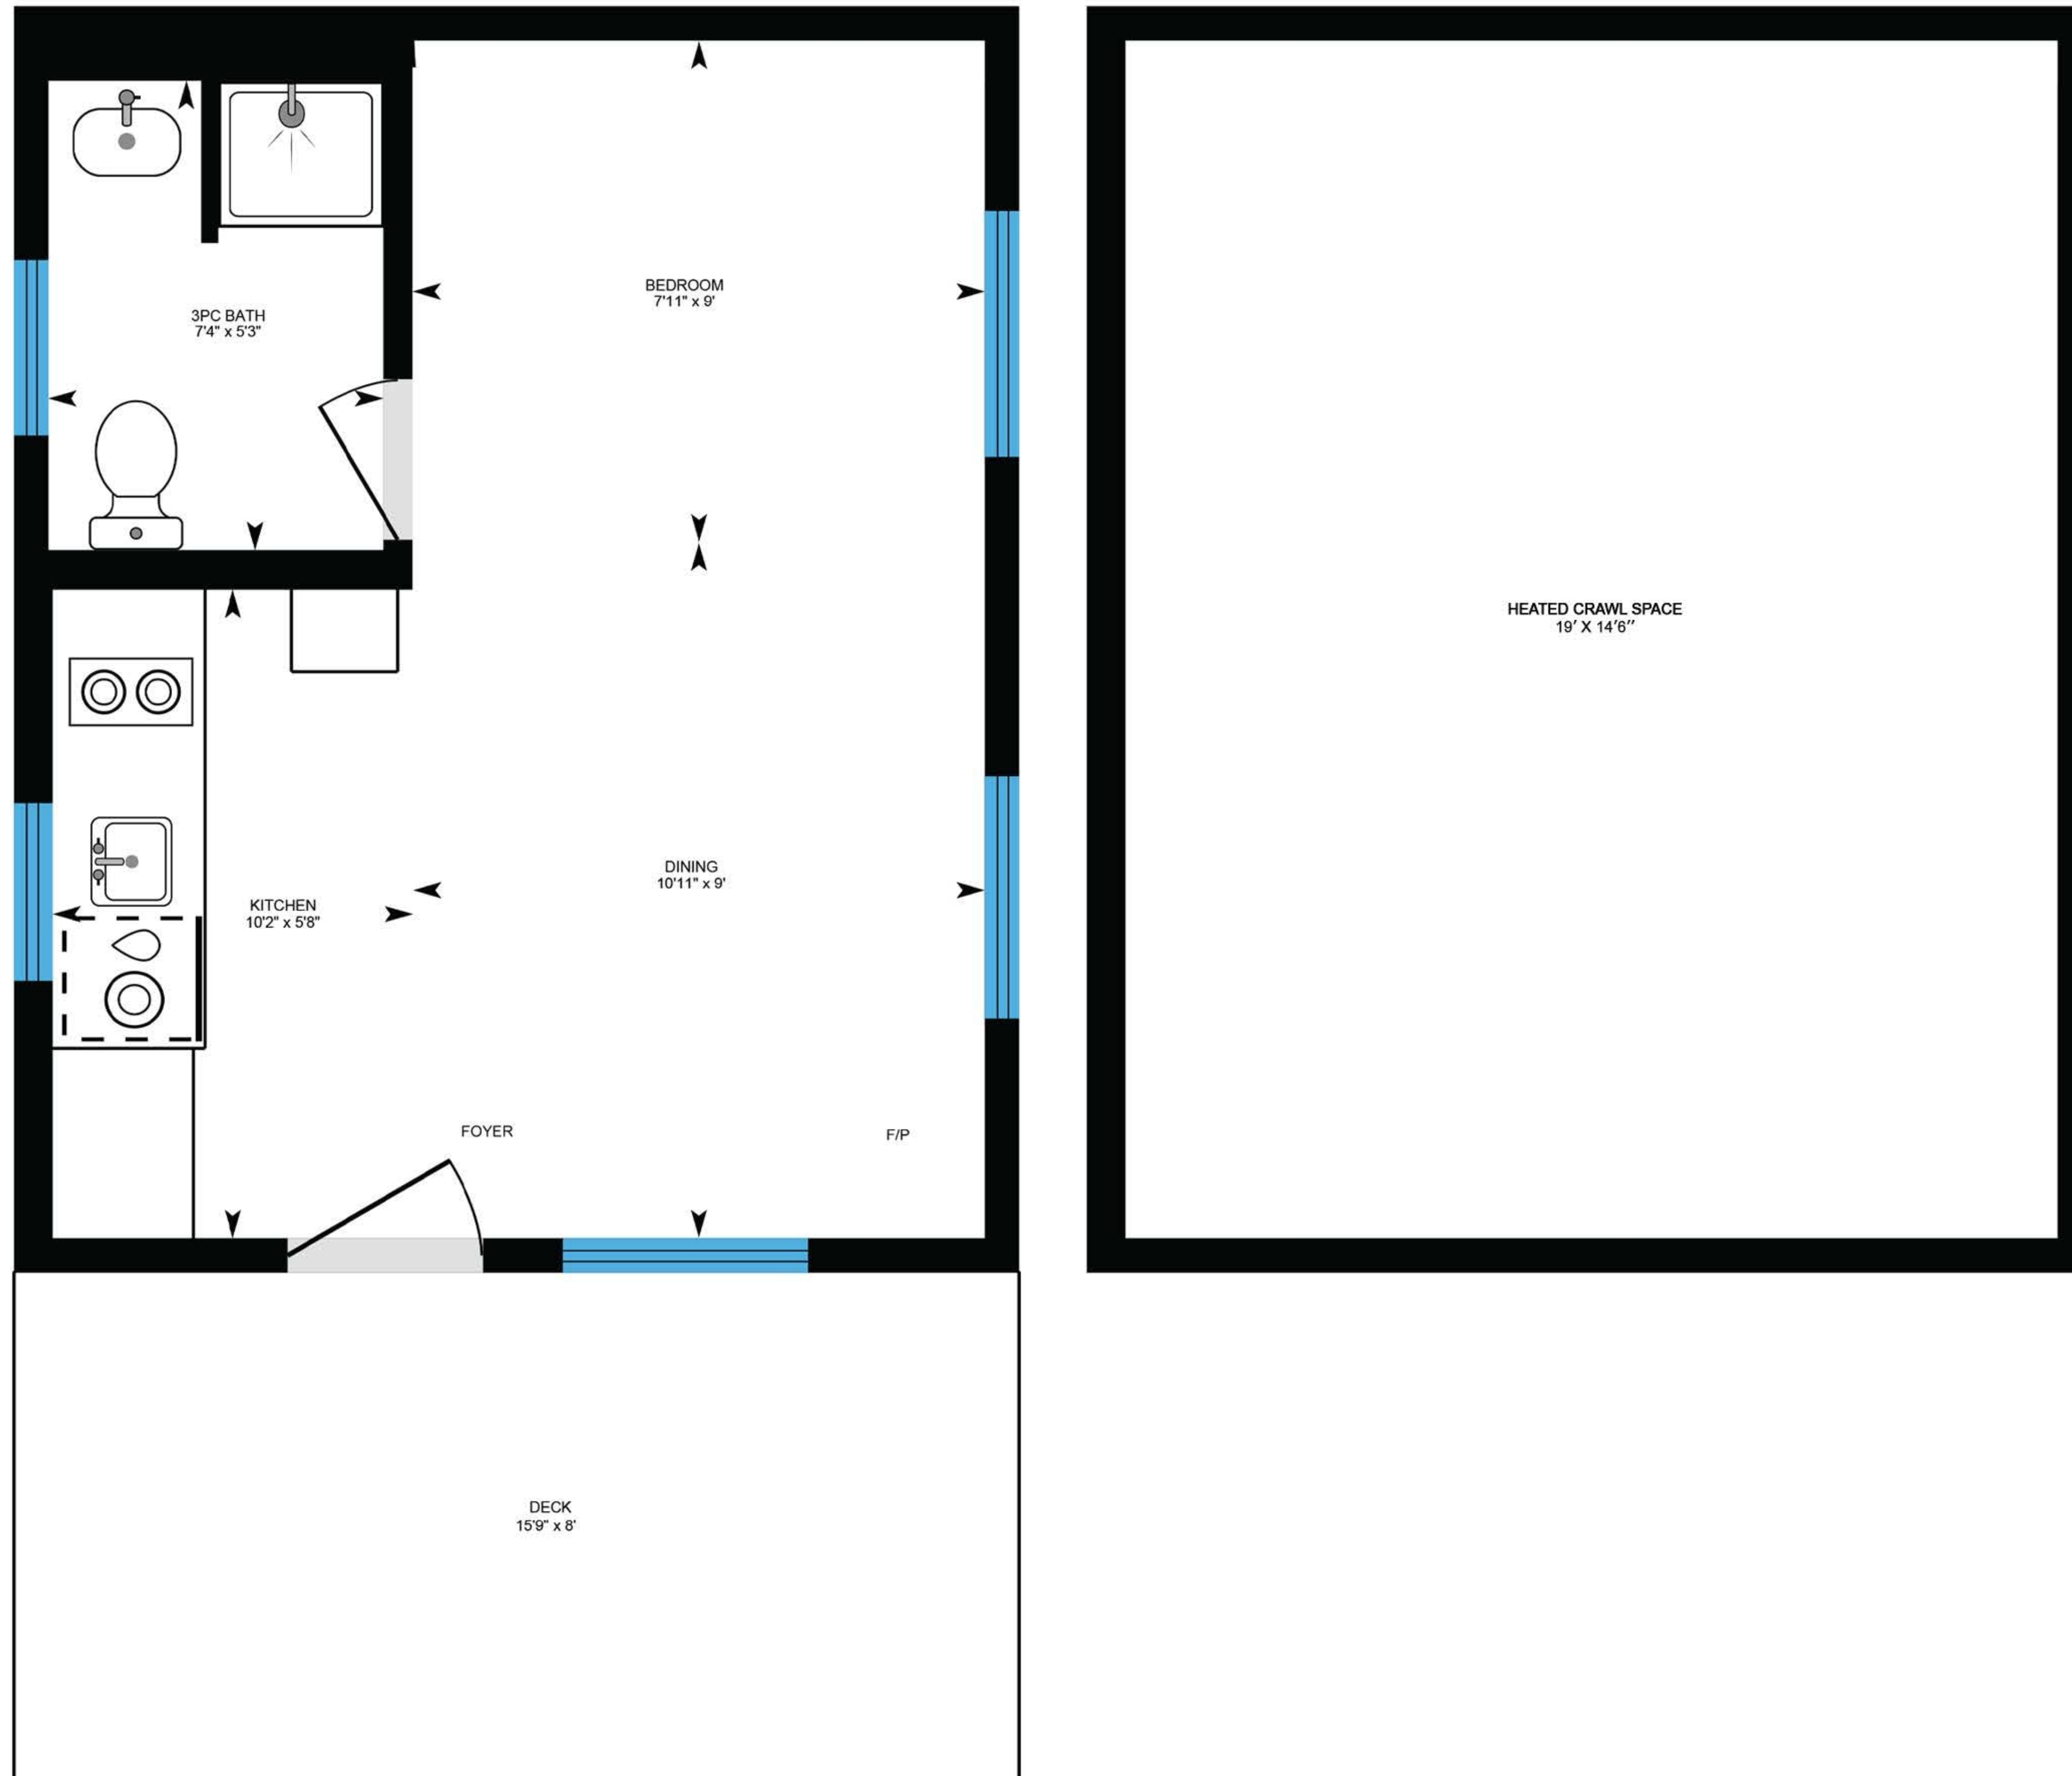

West by North (Guest Cabin)

Main Floor: 313 sq. ft.
Deck: 127 sq. ft.
Crawl Space: 313 sq. ft.
Crawl Space height: 5'

PREPARED: 2022/09/11