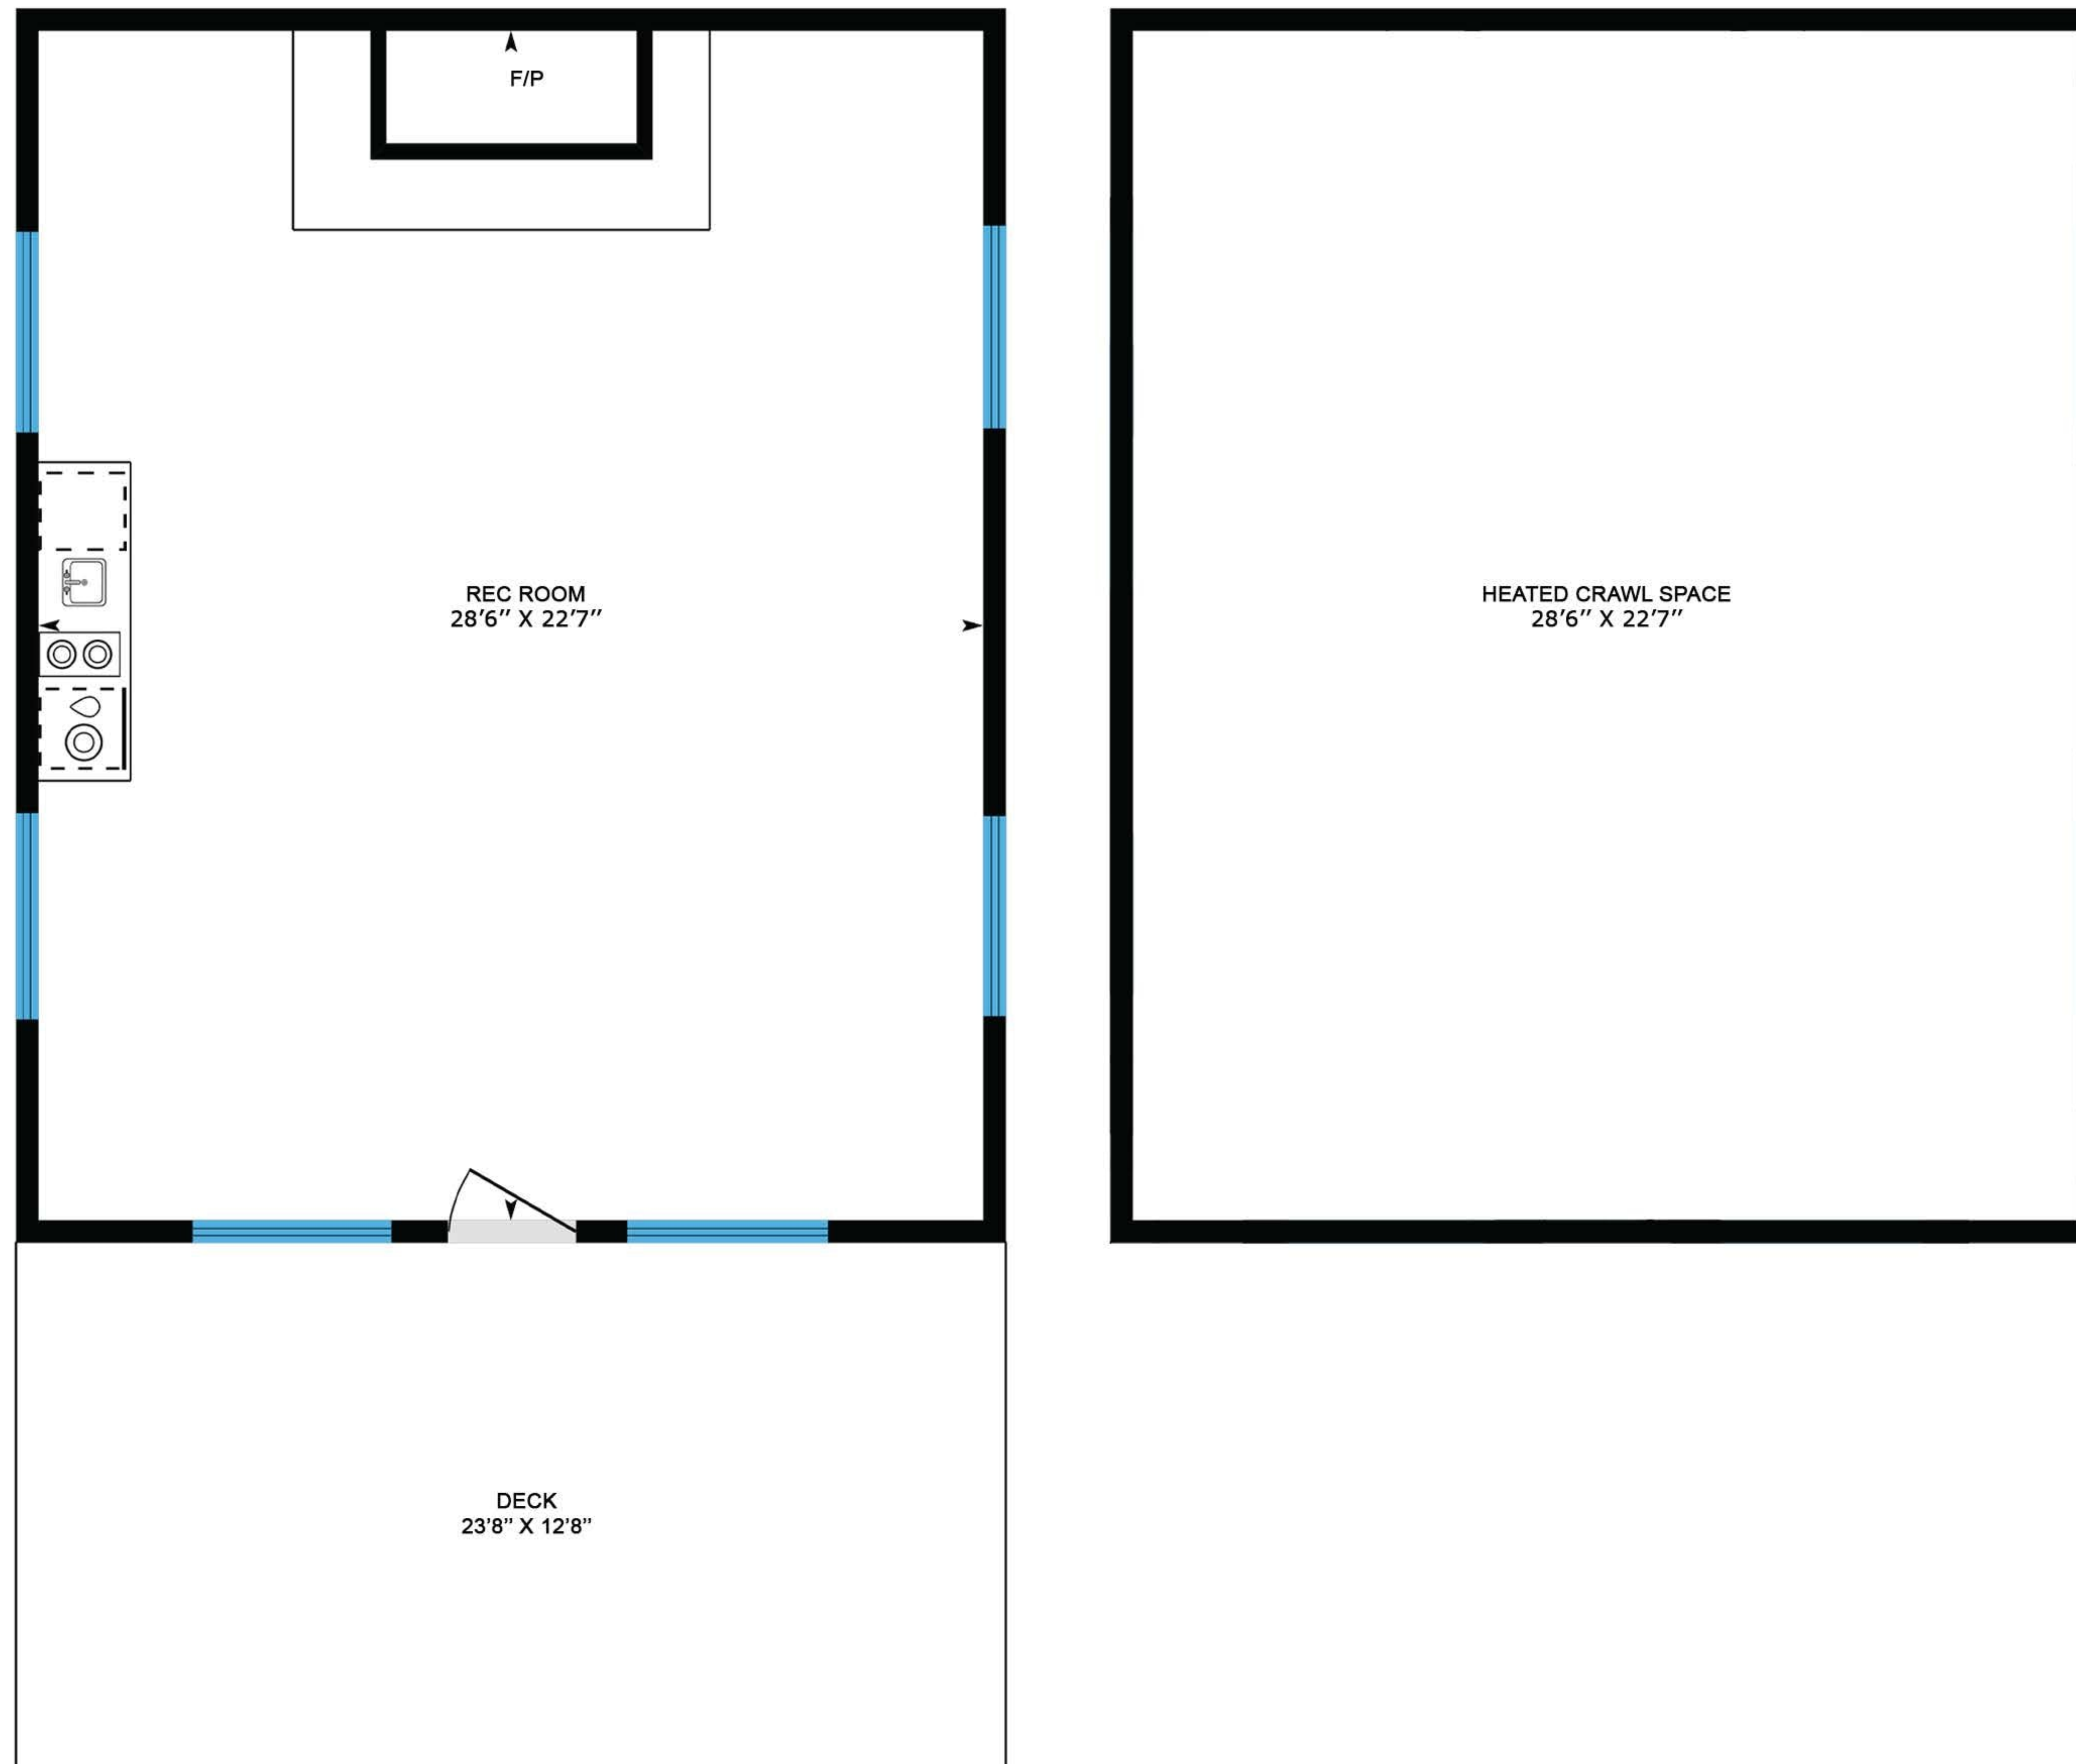

Town Hall (Office/Games Room)

Main Floor: 700 sq. ft.
Deck: 304 sq. ft.
Crawl Space: 700 sq. ft.
Crawl Space height: 5'

PREPARED: 2022/09/11